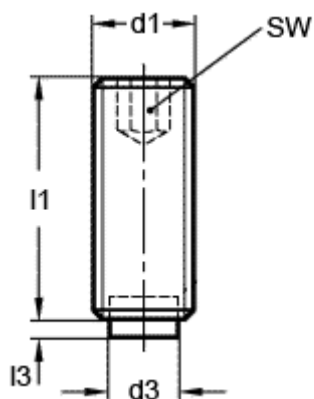

Data Sheet

Article number: 20931679A1

Description: E+G Grub screw, st. steel
GN 913.5-M12-25-KU

Measures

$d1 = M12$

$d3 = 8$

$l1 = 25.0$

$l3 = 2.1$

$SW = 6.0$